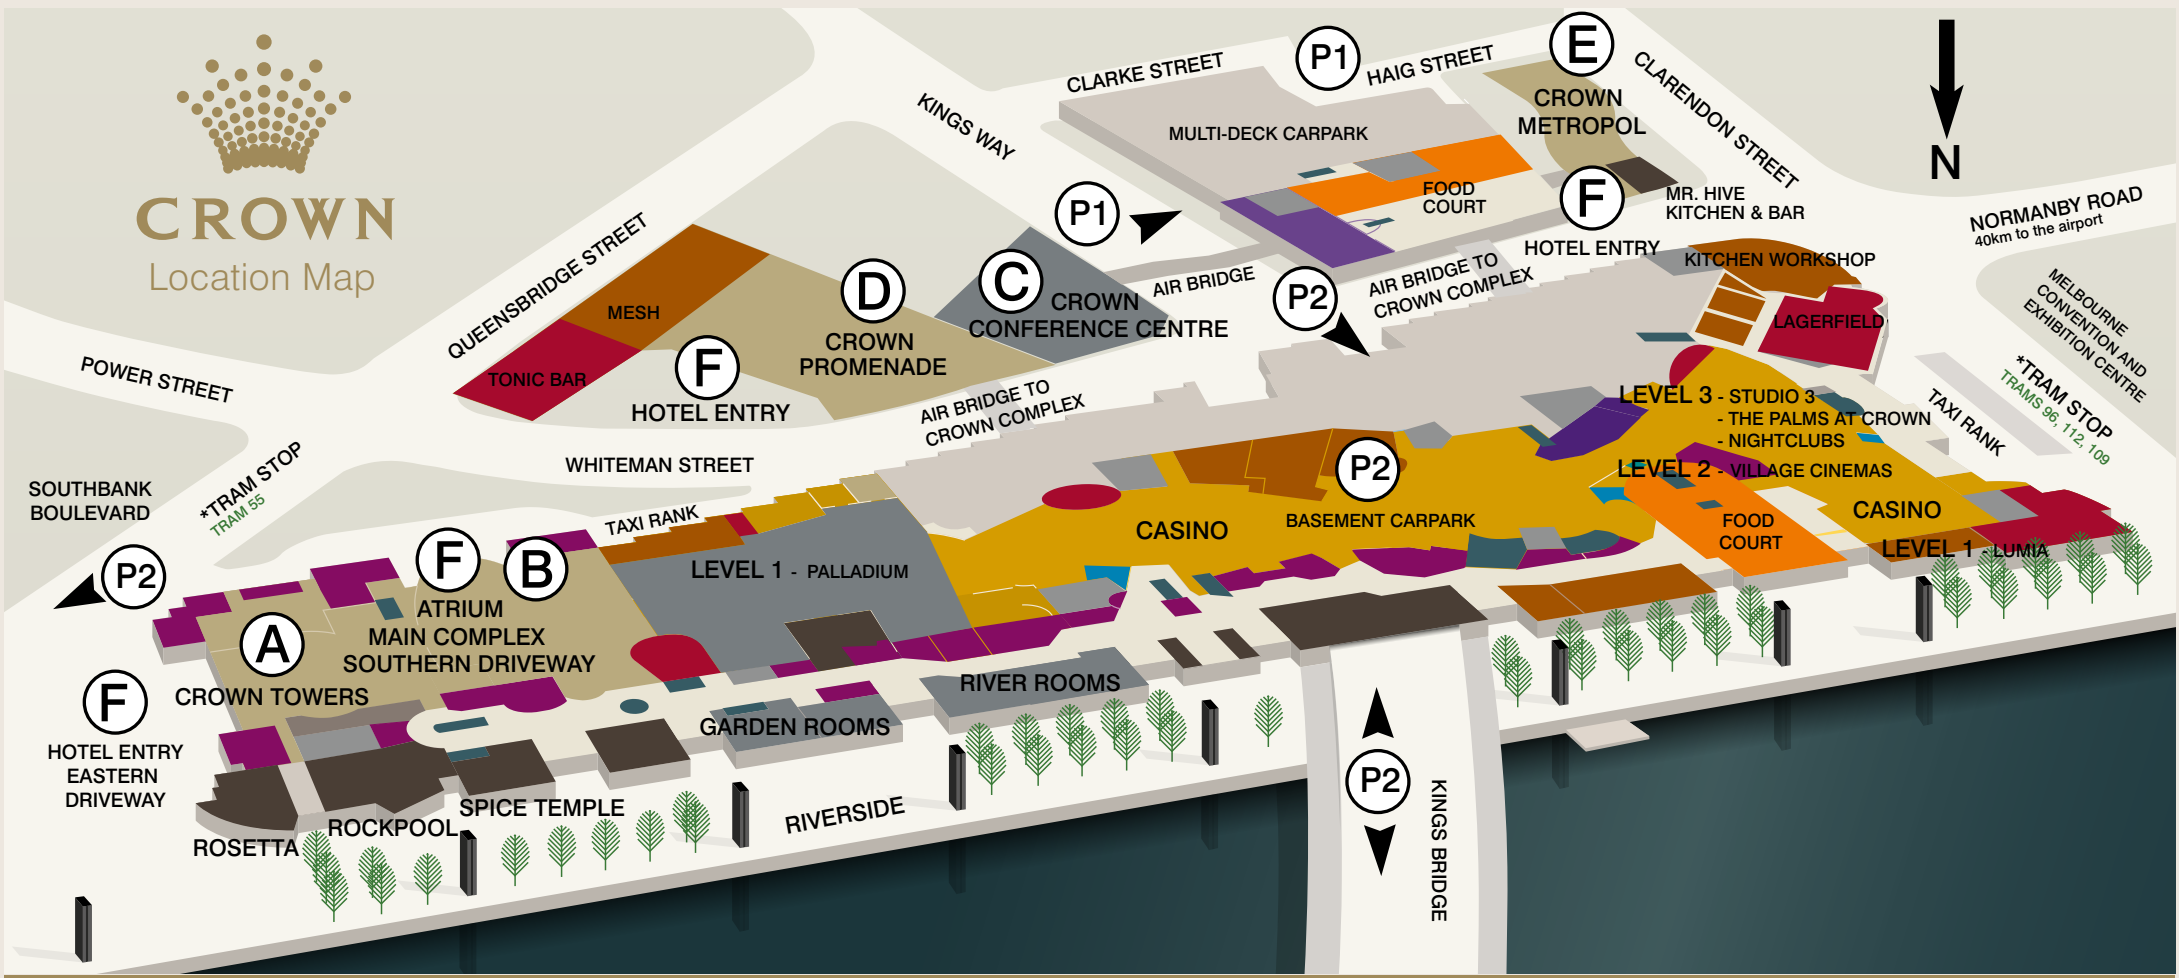

# CROWN

Location Map

MELWAY REF: 2F D8

- (A)** Crown Towers  
Enter via main hotel entrance (Eastern Driveway) on Whiteman Street or Queensbridge Street. Valet parking available, charges apply per 24 hours.
- (B)** Main Crown Complex  
Valet parking for guests attending an event or conference at Crown – Please arrive at the main complex entrance (Southern Driveway) via Whiteman or Queensbridge Streets. Charges apply per 24hrs.
- (C)** Crown Conference Centre  
Crown Conference Centre guests please arrive at the main entrance via Whiteman Street or Crown Promenade Hotel.
- (D)** Crown Promenade  
Enter via main entrance (Promenade Driveway) via Whiteman Street off Queensbridge Street. Valet parking available, charges apply per 24 hours. Mesh - Ground Floor Tonic - Ground Floor
- (E)** Crown Metropol  
Enter via main entrance (Metropol Driveway) via Whiteman Street or Haig Street.  
Crown Metropol Meeting Rooms 1 - 4 - L3  
Crown Metropol Boardrooms - L3  
Mr. Hive Kitchen & Bar - L1  
ISIKA - L27
- (F)** Driveways  
Crown Towers Eastern and Southern Crown Promenade Crown Metropol
- (P1) + (P2)** Car Parking  
P1 - Multi-Deck Car Parking. To self park please enter from Kings Way, Clarke Street or Haig Street.  
P2 - Basement Car Parking. To self park please enter via Whiteman Street or Southbank Boulevard.  
Escalators and elevators link the car parks to the complex.

- Garden Rooms - L1
- River Room - L1
- Conservatory - L1
- Palladium - L1
- Crown Spa - L3

HOTELS & SPAS	CASUAL DINING	ENTERTAINMENT VENUES
FUNCTION ROOMS	PREMIUM DINING	RETAIL STORES
GAMING	BARS	ESCALATORS/LIFTS/STAIRS
FOOD COURT	SIGNATURE CLUB	TRAM STOPS